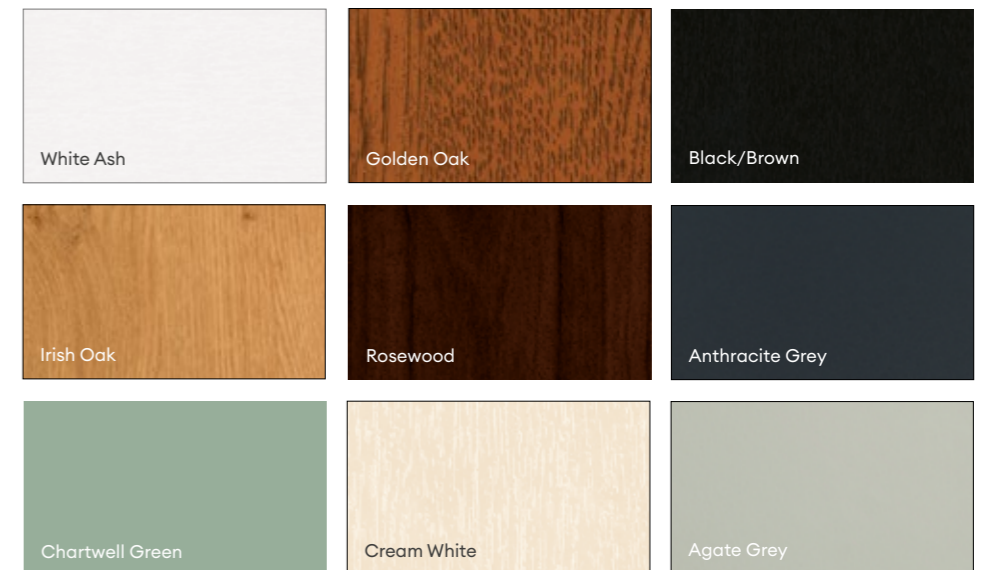

STANDARD COLOUR FINISHES

Above is just a selection of colours available. For further information on our non-standard range of colours with over 65 options to choose from, speak to your chosen window or door supplier.