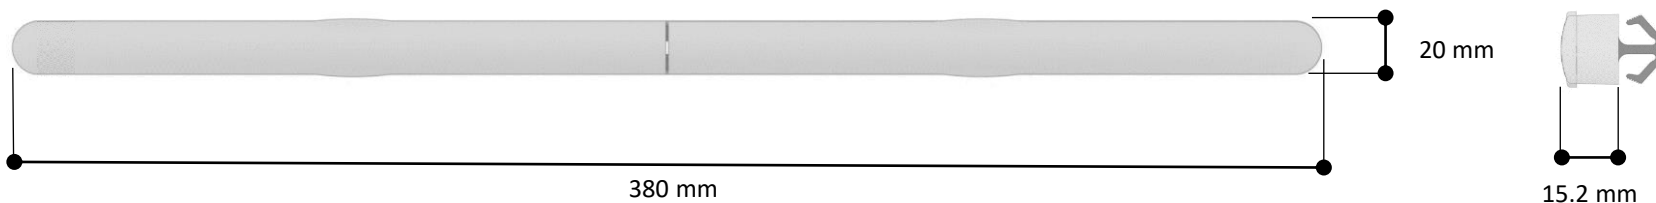

## 4000 EA Link Vent Technical Detail

Profile cross-section

### Internal Vent