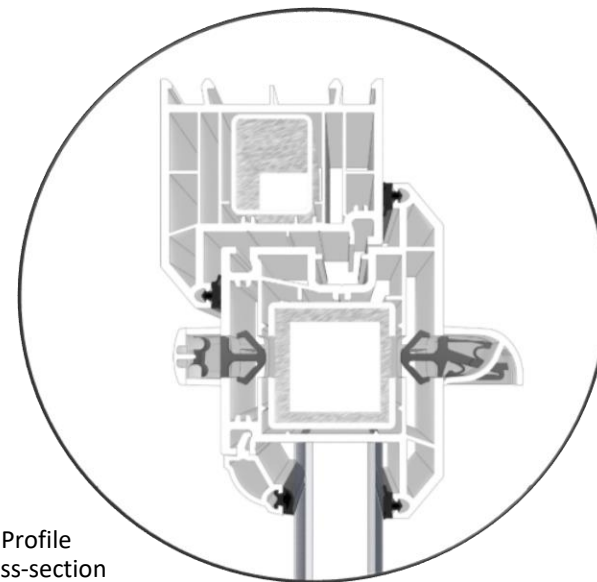

## 4000 EA Link Vent Technical Detail

Profile cross-section

### Internal Vent